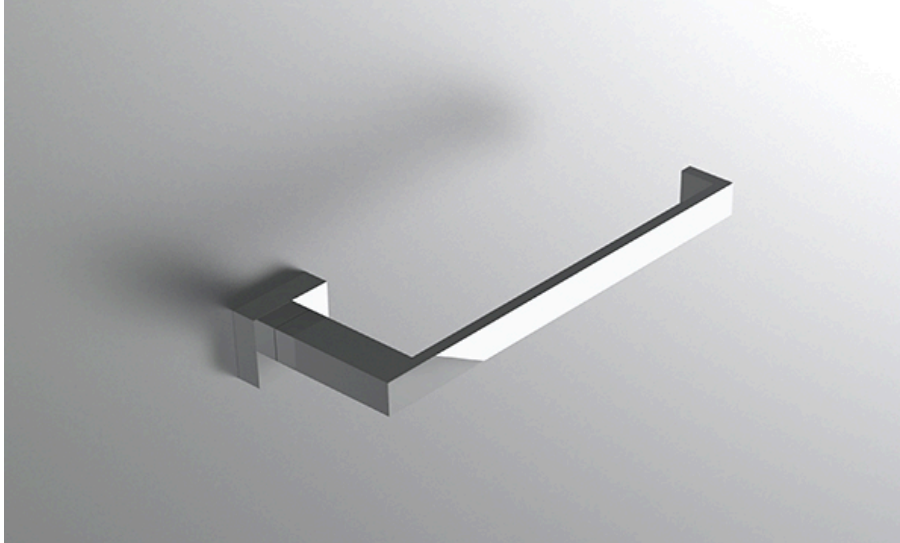

neelnox

LET
THERE
BE **DESIGN.**

FEATURES

- Premium 304 Grade Stainless Steel
- Solid Mount Construction
- Concealed Installation Hardware
- State of the art wall anchors included for installation on Dry wall or Tile

COLLECTION ICONIC

TOWEL RING

Model	Product	Finishes Available
ICN-TWR-1R	Towel Ring (Facing Right)	Multiple finishes available. Over 23 finishes to choose from.
ICN-TWR-1L	Towel Ring (Facing Left)	

FINISHES